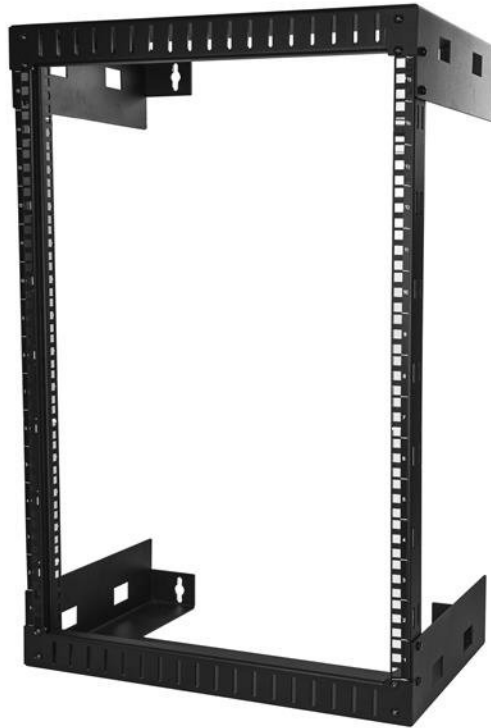

15U Wall-Mount Server Rack - 12 in. Depth

Product ID: RK15WALLO

This open-frame wall-mount server rack provides 15U of storage, allowing you to save space and stay organized. The equipment rack can hold up to 198 lb. (90 kg).

Easy, hassle-free installation

The network rack is 12 in. (30.4 cm) deep, so it's perfect for smaller spaces. It's easy to assemble and features mounting holes that are spaced 16 in. apart, making it suitable for mounting on almost any wall, based on common wall-frame stud spacing. The wall-mount rack comes in a flat-pack making it easy to transport and reducing your cost in shipping.

Free up space

You can mount the open-frame rack where space is limited, such as on a server room wall, office, or above a doorway, to expand your workspace and ensure your equipment is easy to access.

Keep your equipment cool and accessible

Hardware	Warranty	5 Years
	Frame Type	Open Frame
	Industry Standards	EIA/ECA-310-E
	Mounting Hole Types	Square (For Cage Nut)
	Mounting Rail Profile	G-Shape
	Rack Type	2-Post
	Special Features	Easy Assembly
		U-Markings
	Wall-Mountable	
	U Height	15U
	Wallmountable	Yes
Performance	Weight Capacity	198.9 lb [90 kg]
Physical Characteristics	Color	Black
	Construction Material	Steel
Product Measurements	Maximum Mounting Depth	12 in [30.5 cm]
	Product Height	30.5 in [77.5 cm]
	Product Length	12.2 in [31 cm]
	Product Width	19.9 in [50.5 cm]
	Weight of Product	21.4 lb [9.7 kg]
Packaging Information	Flat Pack (Assembly Required)	Yes
	Package Height	4.9 in [12.5 cm]
	Package Length	31.5 in [80 cm]
	Package Width	20.9 in [53 cm]
	Shipping (Package) Weight	25.7 lb [11.7 kg]
What's in the Box	Included in Package	60 - M6 Screws
		60 - M6 Cage Nuts
		60 - Washers
		16 - Assembly Screws
		2 - Vertical Rails
		2 - Horizontal Brackets