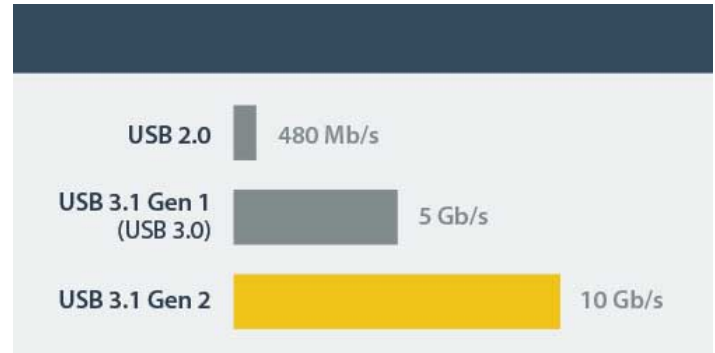

Harness the speed of USB 3.1

USB 3.1 gives you greater bandwidth and speed with file transfer rates of up to 10Gbps - twice the capability of USB 3.0 technology.

The S251BPU31C3 is backed by a StarTech.com 2-year warranty and free lifetime technical support.