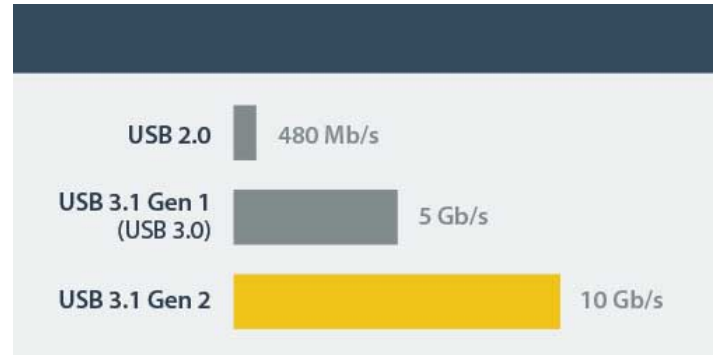

Harness the speed of USB 3.1

USB 3.1 gives you greater bandwidth and speed with file transfer rates of up to 10Gbps - twice the capability of USB 3.0 technology.

The S251BPU31C3 is backed by a StarTech.com 2-year warranty and free lifetime technical support.