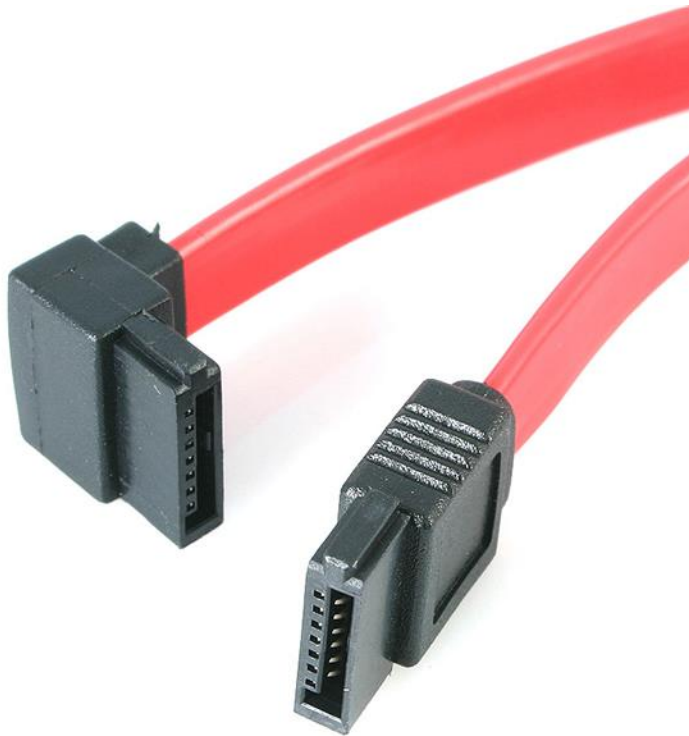

18in SATA to Left Angle SATA Serial ATA Cable - F/F

Product ID: SATA18LA1

The SATA18LA1 Left Angle (90-degree) SATA Cable features a standard (straight) SATA receptacle as well as a left-angled SATA receptacle, providing a simple 18-inch connection to a Serial ATA drive, with full SATA 3.0 bandwidth support of up to 6Gbps when used with SATA 3.0 compliant drives.

The left-angled SATA connection enables you to plug in your Serial ATA hard drive in hard to reach areas or tight spaces, while the low profile and flexible design of the cable improves airflow and reduces clutter in your computer case, helping to keep the case clean and cool.

Constructed of only top quality materials and designed for optimum performance and reliability this 18" SATA cable is backed by our lifetime warranty.

As an alternative, StarTech.com also offers a [18in Right Angle SATA cable](#) (SATA18RA1), which provides the same simple installation as this left angled SATA cable, but allows the cable to connect to the SATA drive from the opposite direction.

Features

- 1x SATA connector
- 1x Left-angled/90-degree SATA connector
- Supports full SATA 3.0 6Gbps bandwidth
- Compatible with both 3.5" and 2.5" SATA hard drives
- Provides 18" in cable length

	Warranty	Lifetime
Hardware	Cable Jacket Type	PVC - Polyvinyl Chloride
Performance	Type and Rate	SATA III (6 Gbps)
Connector(s)	Connector A	1 - SATA (7 pin, Data) Receptacle
	Connector B	1 - SATA (7 pin, Data) Receptacle
Physical Characteristics	Cable Length	18 in [457.2 mm]
	Color	Red
	Connector Style	Straight to Left Angle
	Product Length	18 in [457.2 mm]
	Product Weight	0.4 oz [12 g]
Packaging Information	Shipping (Package) Weight	0.6 oz [17 g]
What's in the Box	Included in Package	1 - 18in SATA to Left Angle SATA Serial ATA Cable - F/F