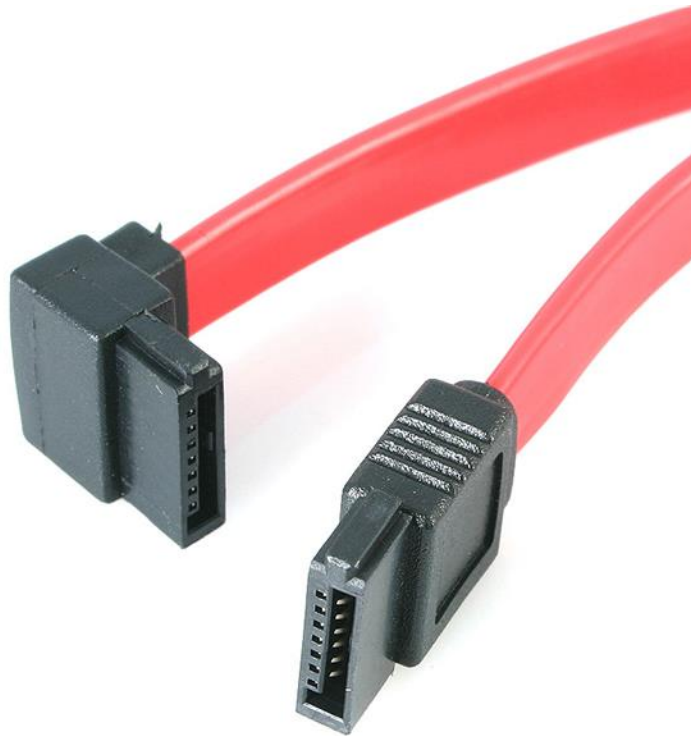

## 18in SATA to Left Angle SATA Serial ATA Cable - F/F

Product ID: SATA18LA1

The SATA18LA1 Left Angle (90-degree) SATA Cable features a standard (straight) SATA receptacle as well as a left-angled SATA receptacle, providing a simple 18-inch connection to a Serial ATA drive, with full SATA 3.0 bandwidth support of up to 6Gbps when used with SATA 3.0 compliant drives.

The left-angled SATA connection enables you to plug in your Serial ATA hard drive in hard to reach areas or tight spaces, while the low profile and flexible design of the cable improves airflow and reduces clutter in your computer case, helping to keep the case clean and cool.

Constructed of only top quality materials and designed for optimum performance and reliability this 18" SATA cable is backed by our lifetime warranty.

As an alternative, StarTech.com also offers a [18in Right Angle SATA cable](#) (SATA18RA1), which provides the same simple installation as this left angled SATA cable, but allows the cable to connect to the SATA drive from the opposite direction.

### Features

- 1x SATA connector
- 1x Left-angled/90-degree SATA connector
- Supports full SATA 3.0 6Gbps bandwidth
- Compatible with both 3.5" and 2.5" SATA hard drives
- Provides 18" in cable length

	Warranty	Lifetime
<b>Hardware</b>	Cable Jacket Type	PVC - Polyvinyl Chloride
<b>Performance</b>	Type and Rate	SATA III (6 Gbps)
<b>Connector(s)</b>	Connector A	1 - SATA (7 pin, Data) Receptacle
	Connector B	1 - SATA (7 pin, Data) Receptacle
<b>Physical Characteristics</b>	Cable Length	18 in [457.2 mm]
	Color	Red
	Connector Style	Straight to Left Angle
	Product Length	18 in [457.2 mm]
	Product Weight	0.3 oz [8 g]
<b>Packaging Information</b>	Shipping (Package) Weight	0 lb [0 kg]
<b>What's in the Box</b>	Included in Package	1 - 18in SATA to Left Angle SATA Serial ATA Cable - F/F