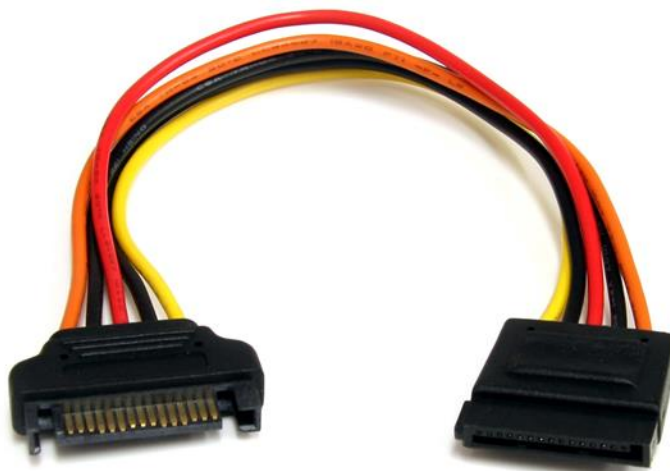

## 8in 15 pin SATA Power Extension Cable

Product ID: SATAPOWEXT8

The SATAPOWEXT8 8-inch, 15-Pin SATA Power Extension Cable enables you to extend the reach between internal SATA power and drive connections by up to 8 inches.

The extension simplifies drive installation by overcoming typical connection limitations, and it reduces the risk of damage to the drive or motherboard SATA connectors by eliminating the need to strain or stretch the cable in order to make the necessary connection.

### Applications

- Allows flexibility in cable placement when building or upgrading systems
- Extend backplane adapter connections
- Extend Drive Dock connections

### Features

- Male 15-pin to Female 15-pin SATA Connectors

	Warranty	Lifetime
<b>Hårdvara</b>	Kabelmanteltyp	PVC - Polyvinyl Chloride
<b>Kontakt(er)</b>	Connector A	1 - SATA-ström (15-stifts) Kontakt
	Connector B	1 - SATA-ström (15-stifts) Honuttag
<b>Utseende</b>	Kabellängd	8 in [203.2 mm]
	Produktbredd	0.1 ft [0 m]
	Produkt höjd	0 ft [0 m]
	Produktlängd	8 in [203.2 mm]
	Produktvikt	0.6 oz [17 g]
	Tråddimension	18 AWG
<b>Förpackning</b>	Förpackningsantal	1
	Fraktvikt (förpackning)	0.8 oz [22 g]
<b>Vad det är i lådan</b>	Ingår i paketet	1 - 8in 15 Pin SATA Power Extension Cable