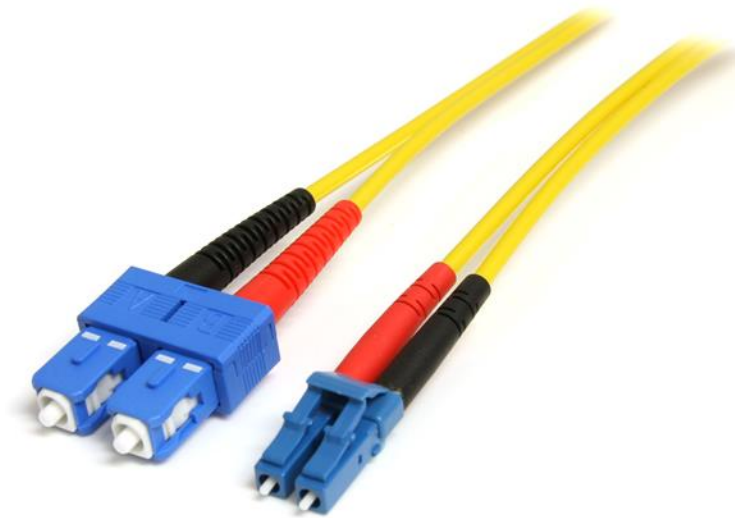

Fiber Optic Cable - Single-Mode Duplex 9/125 - LSZH - LC/SC - 4 m

Product ID: SMFIBLCSC4

The SMFIBLCSC4 4m LC to SC Single-Mode Duplex Fiber Cable features 9/125 micron fiber for high-speed, high bandwidth data transmissions over Gigabit Ethernet and Fiber Channel networks, with support for duplex single-mode applications.

This LC-SC patch cable is housed in a LSZH (Low-Smoke, Zero-Halogen) flame retardant jacket, to ensure minimal smoke, toxicity and corrosion when exposed to high sources of heat, in the event of a fire – an ideal solution for use in industrial settings, central offices and schools, as well as residential settings where building codes are a consideration.

Each Duplex 9/125 (OS1) Single-Mode Fiber Patch Cable is individually tested and certified to be within acceptable optical insertion loss limits for guaranteed compatibility and 100% reliability, and is backed by our lifetime warranty.

Features

- 1x LC SM male connector
- 1x SC SM male connector
- OS1 (9/125)
- LSZH (Low-Smoke, Zero-Halogen) cable jacket
- Attenuation loss meets or exceeds industry standards
- Molded connectors

Hardware	Warranty	Lifetime
	Fiber Size	9/125
	Fire Rating	LSZH Rated (Low Smoke Zero Halogen)
Performance	Cable Rating	10Gbps / 40Gbps / 100Gbps
	Fiber Classification	OS1
	Maximum Data Transfer Rate	100Gbps
	Type	Single Mode
Connector(s)	Connector A	1 - Fiber Optic LC Duplex Male
	Connector B	1 - Fiber Optic SC Duplex Male
Environmental	Humidity	0~90% RH
	Operating Temperature	-20°C to 60°C (-4°F to 140°F)
	Storage Temperature	-20°C to 60°C (-4°F to 140°F)
Physical Characteristics	Cable Length	13.1 ft [4 m]
	Color	Yellow
	Product Length	13.1 ft [4 m]
	Product Weight	2.3 oz [64 g]
Packaging Information	Package Quantity	1
	Shipping (Package) Weight	2.6 oz [74 g]
What's in the Box	Included in Package	1 - 4m Single Mode Duplex Fiber Patch Cable LC-SC