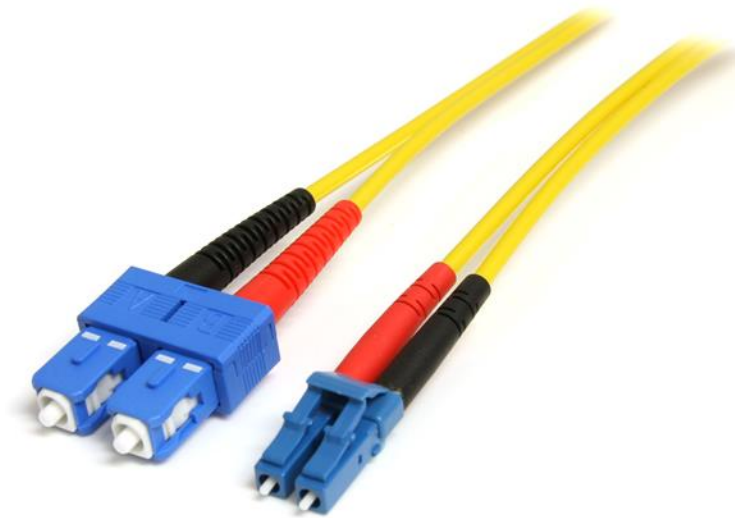

## Fiber Optic Cable - Single-Mode Duplex 9/125 - LSZH - LC/SC - 7 m

Product ID: SMFIBLCSC7

The SMFIBLCSC7 7m LC to SC Single-Mode Duplex Fiber Cable features 9/125 micron fiber for high-speed, high bandwidth data transmissions over Gigabit Ethernet and Fiber Channel networks, with support for duplex single-mode applications.

This LC-SC patch cable is housed in a LSZH (Low-Smoke, Zero-Halogen) flame retardant jacket, to ensure minimal smoke, toxicity and corrosion when exposed to high sources of heat, in the event of a fire – an ideal solution for use in industrial settings, central offices and schools, as well as residential settings where building codes are a consideration.

Each Duplex 9/125 (OS1) Single-Mode Fiber Patch Cable is individually tested and certified to be within acceptable optical insertion loss limits for guaranteed compatibility and 100% reliability, and is backed by our lifetime warranty.

### Features

- 1x LC SM male connector
- 1x SC SM male connector
- OS1 (9/125)
- LSZH (Low-Smoke, Zero-Halogen) cable jacket
- Attenuation loss meets or exceeds industry standards
- Molded connectors

<b>Hardware</b>	Warranty	Lifetime
	Fiber Size	9/125
	Fire Rating	LSZH Rated (Low Smoke Zero Halogen)
<b>Performance</b>	Cable Rating	10Gbps / 40Gbps / 100Gbps
	Fiber Classification	OS1
	Maximum Data Transfer Rate	100Gbps
	Type	Single Mode
<b>Connector(s)</b>	Connector A	1 - Fiber Optic LC Duplex Male
	Connector B	1 - Fiber Optic SC Duplex Male
<b>Environmental</b>	Humidity	0~90% RH
	Operating Temperature	-20°C to 60°C (-4°F to 140°F)
	Storage Temperature	-20°C to 60°C (-4°F to 140°F)
<b>Physical Characteristics</b>	Cable Length	23 ft [7 m]
	Color	Yellow
	Product Length	23 ft [7 m]
	Product Weight	3.5 oz [99 g]
<b>Packaging Information</b>	Package Quantity	1
	Shipping (Package) Weight	3.9 oz [110 g]
<b>What's in the Box</b>	Included in Package	1 - 7m Single Mode Duplex Fiber Patch Cable LC-SC