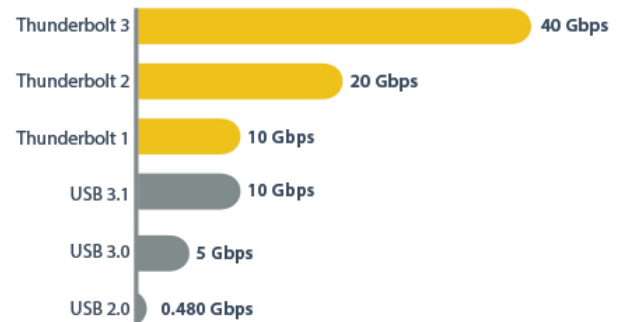

Finish your work faster with Thunderbolt 3

You can quickly integrate the dock into your workspace and boost your productivity. With up to 40Gbps of throughput, you can add extra displays to your laptop, access files faster, and reduce waiting, so you can accomplish more in the same amount of time.

It's the fastest connection available, and it supports multiple video channels and data, without impacting system performance. It's easy to access and edit large uncompressed files such as videos and images on the fly, making it ideal for dynamic on-site production.

Multitask at the highest resolution

If you need a larger, higher-resolution viewing area, this dock can help. It's one of the first docking stations to support two 4K Ultra HD displays, so it's perfect for anyone working with high-bandwidth or graphics-intensive multimedia. And, unlike most traditional docking stations, the Thunderbolt 3 dock supports 4K resolutions (3840 x 2160p or 4096 x 2160p) at up to 60Hz when you use a single Thunderbolt 3 display. With a faster 60Hz refresh rate, your 4K content is delivered in stunning detail, even when you're running resource-demanding applications.

You can extend your desktop onto two 4K monitors and stream independent content to each display. This makes it easier to multitask when you're working with high-definition video, CAD drawings, medical imagery, or other complex work. Creative professionals can be more productive with the freedom to edit 4K video on one display, with a full-size video preview on the second 4K display.

Connect your peripherals with just a single cable

Using a single cable and a single port on your laptop, you can transform your Windows laptop into a full-size workstation with access to new and legacy technologies through a number of different port types. The dock is ideal for virtually all Windows based Thunderbolt 3 equipped laptops such as the Dell™ Precision, Dell XPS, Asus Zenbook Pro Ux501vw, HP Zbook 15 G3, and Lenovo P50.