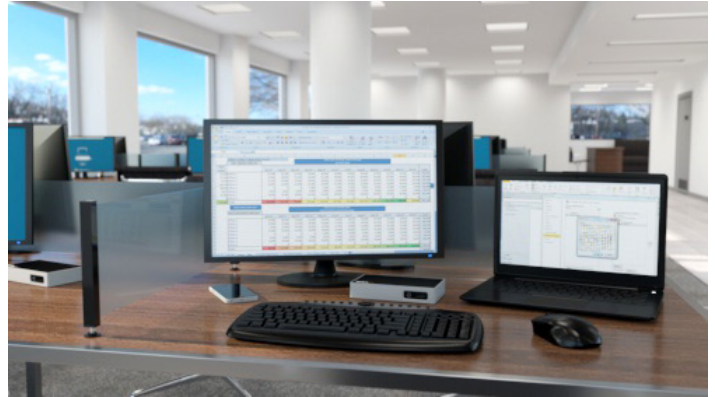

If you don't need all the connections and features of a traditional laptop docking station, you can use this dock to add the most essential connections (such as an extra high-resolution display) to your laptop. With support for 4K cinema-quality resolution, it's great for graphic and web designers, video editors, and more.

### **4K DisplayPort plus essential connections that are ideal for simple workstations**

This laptop dock features basic device connections that are integrated into a small foot-print housing. Now you can create a permanent or a hoteling (hot desking) workstation in a location with limited space. The dock offers an efficient solution for adding an extra display, a Gigabit network connection, and multiple USB devices without having to connect several individual adapters. And, with hotel desks or hot desks, laptop users aren't tied to one specific workstation, so they can come and go easily.

The 4K dock is perfect for professionals who work with highly detailed graphics, or large spreadsheets, such as engineers, animators, and financial analysts.

By maximizing your available space, the compact dock can help eliminate the added cost and hassle of purchasing more offices, cubicles, or desks.

With fewer ports integrated into a small foot-print housing, the dock is a perfect fit for short-term work areas (hot desks). It's ideal for mass deployment in business, classroom, computer lab, and government settings. Plus, it integrates nicely into home-office or office-hoteling workspaces that have limited space.