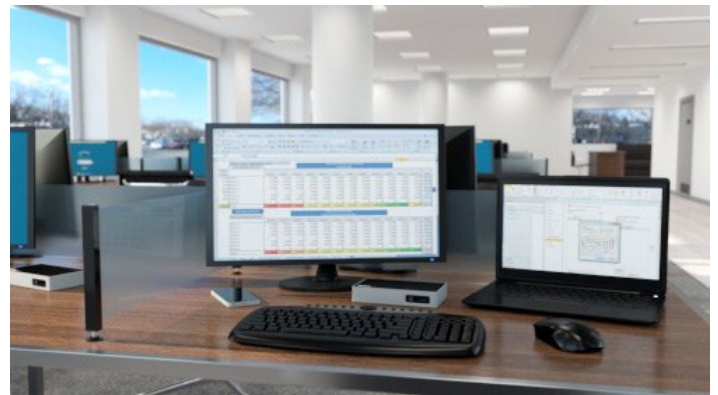

If you don't need all the connections and features of a traditional laptop docking station, you can use this dock to add the most essential connections (such as an extra display) to your laptop.

Now you or your colleagues can be more productive and create an efficient and comfortable workspace, even in an area with minimal desk space.

## Essential connections that are ideal for simple workstations

This laptop dock features basic device connections that are integrated into a small foot-print housing. Now you can create a permanent or hoteling (hot desking) workstation in a location with limited space. The dock offers an efficient solution for adding an extra display, a Gigabit network connection, and multiple USB devices without having to connect several individual adapters. And, with hotel desks or hot desks, laptop users aren't tied to one specific workstation, so they can come and go easily.

It's a cost-effective docking station that still provides all the fundamental ports of a full-size workstation, such as DVI output, and when paired with your laptop display, you can easily set up dual monitors.

By maximizing your available space, the compact dock can help eliminate the added cost and hassle of purchasing more offices, cubicles, or desks.

With fewer ports integrated into a small foot-print housing, the dock is a perfect fit for short-term work areas (hot desks). It's ideal for mass deployment in business, classroom, computer lab, and government settings. Plus, it integrates nicely into home-office or office hoteling workspaces that have limited space.